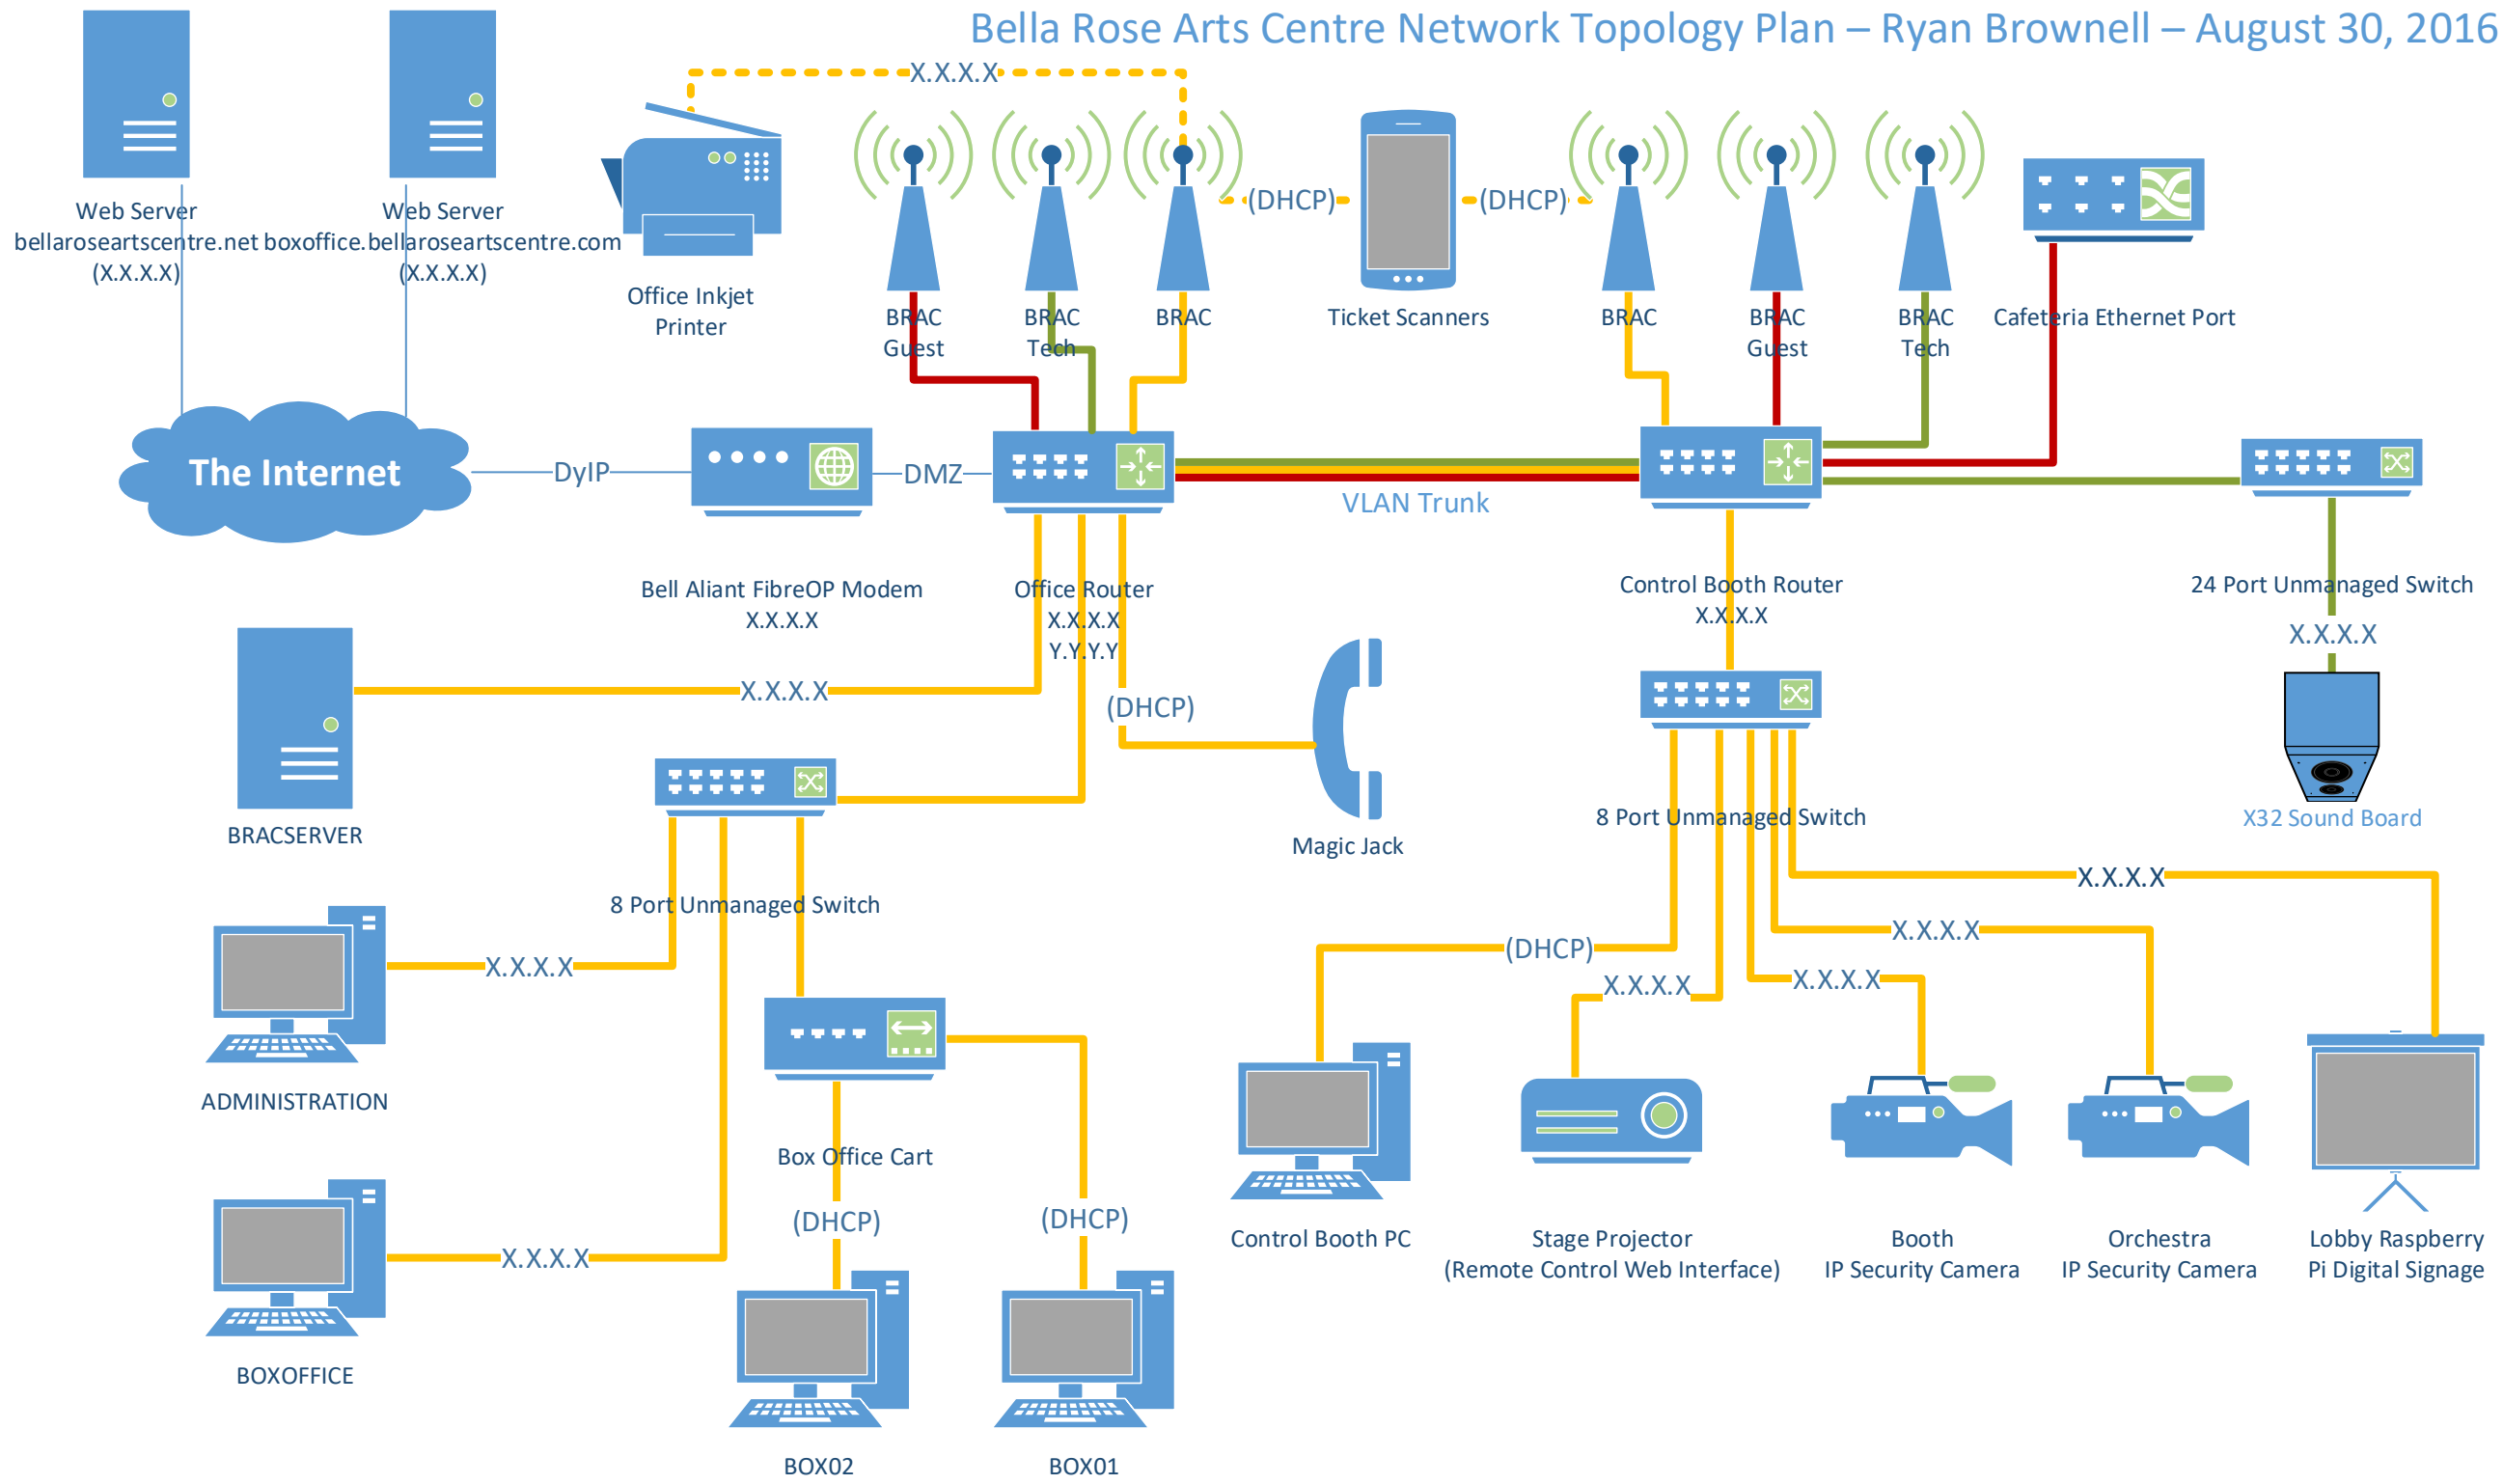

Bella Rose Arts Centre Network Topology Plan – Ryan Brownell – August 30, 2016

Bella Rose Arts Centre - Router Port Assignments – Ryan Brownell – August 30, 2016